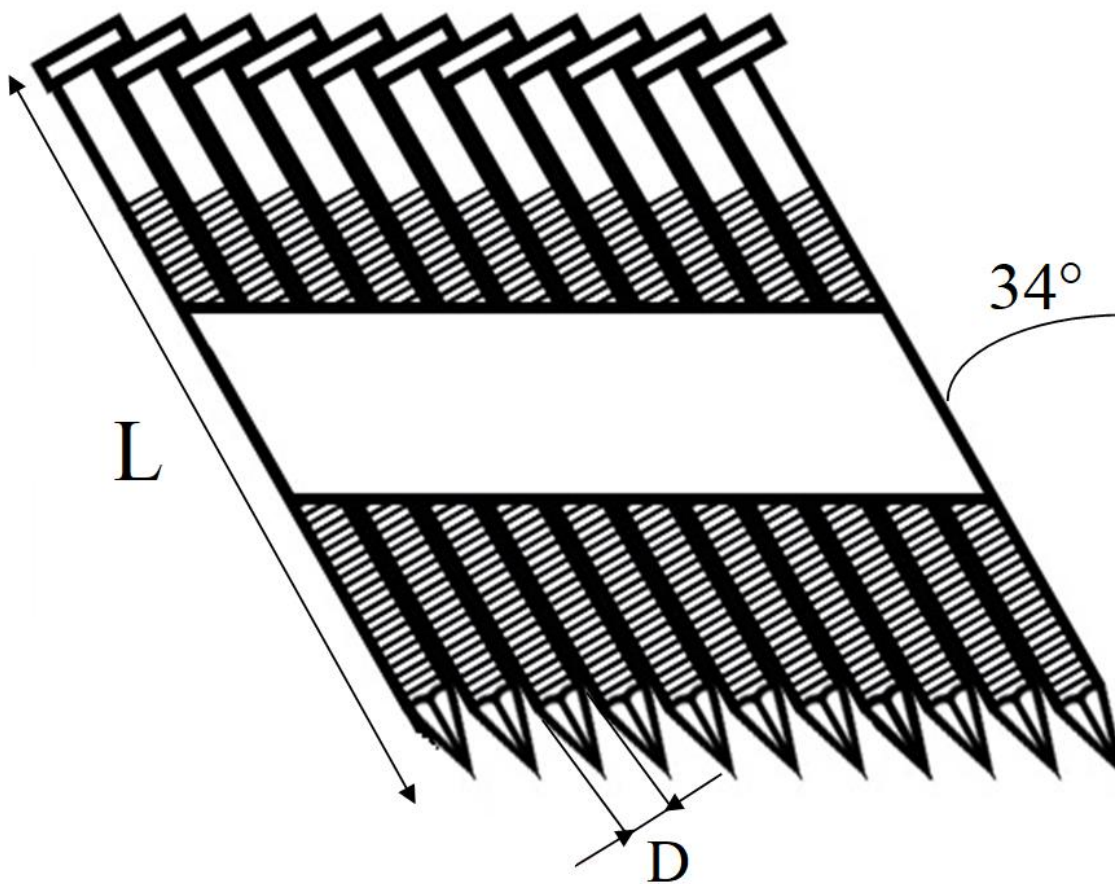

## Rievētos viniakalēms, 34°

### Paper collated framing nails, 34°

Matmenys / Dimensions mm,

<b>D</b>	<b>L</b>
ø 2.8	50
	65
	75
ø 3.1	90
	100

D – diametras mm,  
L – ilgis mm,

D – diameter mm  
L – length mm